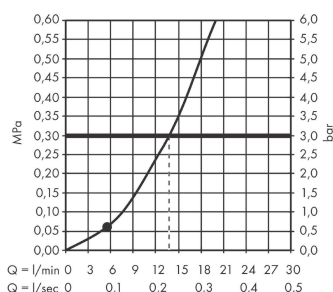

Rainfinity

Baton hand shower 100 1jet

Surfaces: **Chrome** Article Number: **26866000**

Description

product features

- shower head size: 100 x 38 mm
- spray type: PowderRain
- spray disc surface: graphite
- maximum flow rate at 3 bar: 13,8 l/min
- minimum flow pressure: 1 bar
- with internal water conduction
- rinseable screen seal
- connection thread G ½
- connection dimension: DN15
- suitable for continuous flow water heaters

Technology

Design awards

reddot award 2019
best of the best

Product image

Scale drawing

Flowchart

The consumption was measured in combination with the appropriate fittings (thermostat/mixer/ in-wall valve) to reflect actual application in practice.