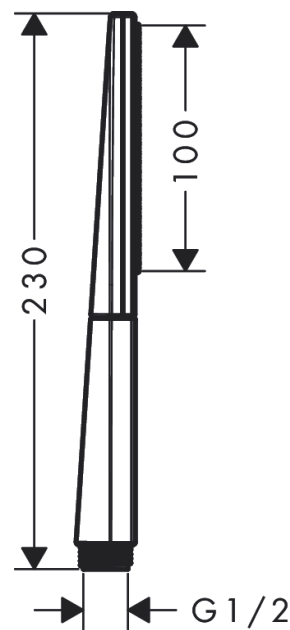

Rainfinity

Baton hand shower 100 1jet

Surfaces: **Chrome** Article Number: **26866000**

Description

product features

- shower head size: 100 x 38 mm
- spray type: PowderRain
- spray disc surface: graphite
- maximum flow rate at 3 bar: 13,8 l/min
- minimum flow pressure: 1 bar
- with internal water conduction
- rinseable screen seal
- connection thread G ½
- connection dimension: DN15
- suitable for continuous flow water heaters

Technology

Design awards

reddot award 2019
best of the best

Product image

Scale drawing

Flowchart

The consumption was measured in combination with the appropriate fittings (thermostat/mixer/ in-wall valve) to reflect actual application in practice.

Rainfinity
Baton hand shower 100 1jet
Surfaces: **Chrome** Article Number: **26866000**

Exploded Drawing

Year of production: >10/19

Rainfinity
Baton hand shower 100 1jet
 Surfaces: **Chrome** Article Number: **26866000**

Spare part list

Year of production: >10/19

Pos.	Description	Article Number	Price	PU
1	filter	92672000	-	1
2	seal	98058000	-	1